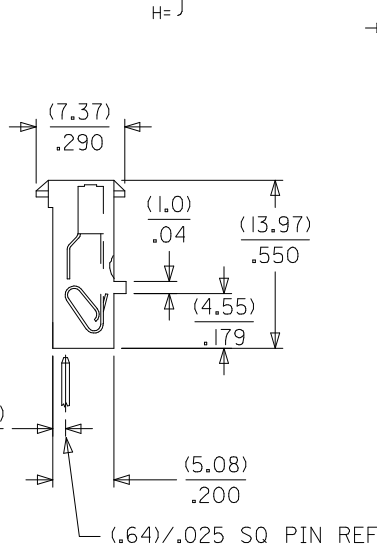

**PLEASE CHECK WWW.MOLEX.COM FOR LATEST PART INFORMATION**

**Part Number:** [0022426124](#)  
**Status:** **Active**  
**Overview:** [kk](#)  
**Description:** 2.54mm (.100") KK® IDT Double Cantilever Contact, 12 Circuits, Tin (Sn), Feed-To, 22 AWG Wire, Friction Ramp

TERMINAL

PLATING

NO. OF CKTS

SLOT I.D.

SEE NOTE 5

A= }  
F= } SEE NOTE 8  
H= }

NOTES

- MATERIAL: UNFILLED NYLON, UL94V-2, MOLDED MATERIAL (CLEAR)
- FINISH:
  - (102) OVERALL TIN: (0.00508)/.000200 MIN OVER (0.00254)/.000100 MIN COPPER.
  - (208) SELECT GOLD: (0.00038)/.000015 MIN, \* SELECT TIN: (0.00254)/.000100 MIN, OVERALL NICKEL UNDERPLATE: (0.00127)/.000050 MIN.
  - (228) SELECT GOLD: (0.00076)/.000030 MIN, \* SELECT TIN: (0.00254)/.000100 MIN, OVERALL NICKEL UNDERPLATE: (0.00127)/.000050 MIN.
  - (501) OVERALL GOLD: (0.00051)/.000020 MIN OVER (0.00076)/.000030 MIN NICKEL
  - (502) OVERALL GOLD: (0.00051)/.000020 MIN OVER (0.00127)/.000050 MIN NICKEL.
  - (503) OVERALL GOLD: (0.00076)/.000030 MIN OVER (0.00127)/.000050 MIN NICKEL.
  - (P909) OVERALL TIN: (0.00254)/.000100 MIN. \*THE PRIMARY SHIPPING CARTON WILL BE LABELED COMPLIANT TO RoHS DIRECTIVE 2002/95/EC AND ELV ANNEX II OF DIRECTIVE 2000/53/EC\*. CARTONS WITHOUT THIS LABEL MAY CONTAIN PRODUCT WITH TIN/LEAD PLATINGS.
- PRODUCT SPECIFICATION: PS-7720-001
- PACKAGING: BULK PK-7720-001 SEE CHART
- THESE HOUSINGS ARE FOR USE WITH SINGLE 22 AWG WIRE TERMINATION ONLY
- COLOR STRIPE TO RUN LENGTH OF RIB AS SHOWN (SEE CHART FOR COLOR)
- SEE APPLICATION SPEC SMES-7720-0002 FOR ADDITIONAL INFORMATION.
- WIRE SPECIFICATIONS: SEE SMES-7720-0002
  - (INSUL. DIA (1.52)/.060 MAX)
  - SLOT SIZE A FOR USE WITH: 26 AWG SOLID, STRANDED TINNED
  - SLOT SIZE H FOR USE WITH: 28 AWG SOLID, STRANDED TINNED, AND STRANDED TOPCOAT
  - SLOT SIZE F FOR USE WITH: 24 AWG SOLID, STRANDED TINNED, AND STRANDED TOPCOAT
  - SLOT SIZE E FOR USE WITH: 22 AWG STRANDED TINNED
- THIS PART CONFORMS TO CLASS B REQUIREMENTS OF COSMETIC SPECIFICATION PS-45499-002.