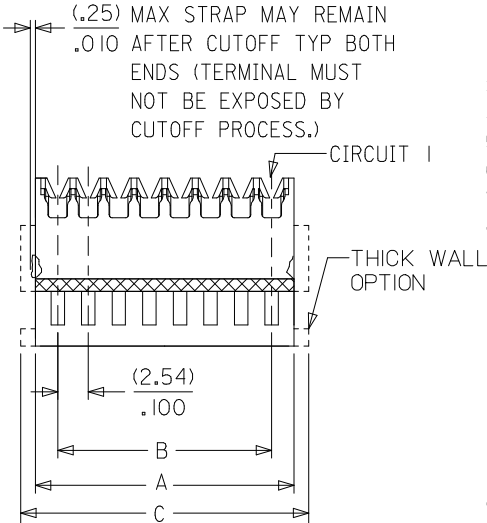

TERMINAL

PLATING

NO. OF CKTS

SLOT I.D.

SEE NOTE 5

A= }  
F= } SEE NOTE 8  
H= }

NOTES

- MATERIAL: UNFILLED NYLON, UL94V-2, MOLDED MATERIAL (CLEAR)
- FINISH:
  - (102) OVERALL TIN: (0.00508)/.000200 MIN OVER (0.00254)/.000100 MIN COPPER.
  - (208) SELECT GOLD: (0.00038)/.000015 MIN, \* SELECT TIN: (0.00254)/.000100 MIN, OVERALL NICKEL UNDERPLATE: (0.00127)/.000050 MIN.
  - (228) SELECT GOLD: (0.00076)/.000030 MIN, \* SELECT TIN: (0.00254)/.000100 MIN, OVERALL NICKEL UNDERPLATE: (0.00127)/.000050 MIN.
  - (501) OVERALL GOLD: (0.00051)/.000020 MIN OVER (0.00076)/.000030 MIN NICKEL
  - (502) OVERALL GOLD: (0.00051)/.000020 MIN OVER (0.00127)/.000050 MIN NICKEL.
  - (503) OVERALL GOLD: (0.00076)/.000030 MIN OVER (0.00127)/.000050 MIN NICKEL.
  - (P909) OVERALL TIN: (0.00254)/.000100 MIN. \*THE PRIMARY SHIPPING CARTON WILL BE LABELED COMPLIANT TO RoHS DIRECTIVE 2002/95/EC AND ELV ANNEX II OF DIRECTIVE 2000/53/EC\*. CARTONS WITHOUT THIS LABEL MAY CONTAIN PRODUCT WITH TIN/LEAD PLATINGS.
- PRODUCT SPECIFICATION: PS-7720-001
- PACKAGING: BULK PK-7720-001 SEE CHART
- THESE HOUSINGS ARE FOR USE WITH SINGLE 22 AWG WIRE TERMINATION ONLY
- COLOR STRIPE TO RUN LENGTH OF RIB AS SHOWN (SEE CHART FOR COLOR)
- SEE APPLICATION SPEC SMES-7720-0002 FOR ADDITIONAL INFORMATION.
- WIRE SPECIFICATIONS: SEE SMES-7720-0002
  - (INSUL. DIA (1.52)/.060 MAX)
  - SLOT SIZE A FOR USE WITH: 26 AWG SOLID, STRANDED TINNED
  - SLOT SIZE H FOR USE WITH: 28 AWG SOLID, STRANDED TINNED, AND STRANDED TOPCOAT
  - SLOT SIZE F FOR USE WITH: 24 AWG SOLID, STRANDED TINNED, AND STRANDED TOPCOAT
  - SLOT SIZE E FOR USE WITH: 22 AWG STRANDED TINNED
- THIS PART CONFORMS TO CLASS B REQUIREMENTS OF COSMETIC SPECIFICATION PS-45499-002.